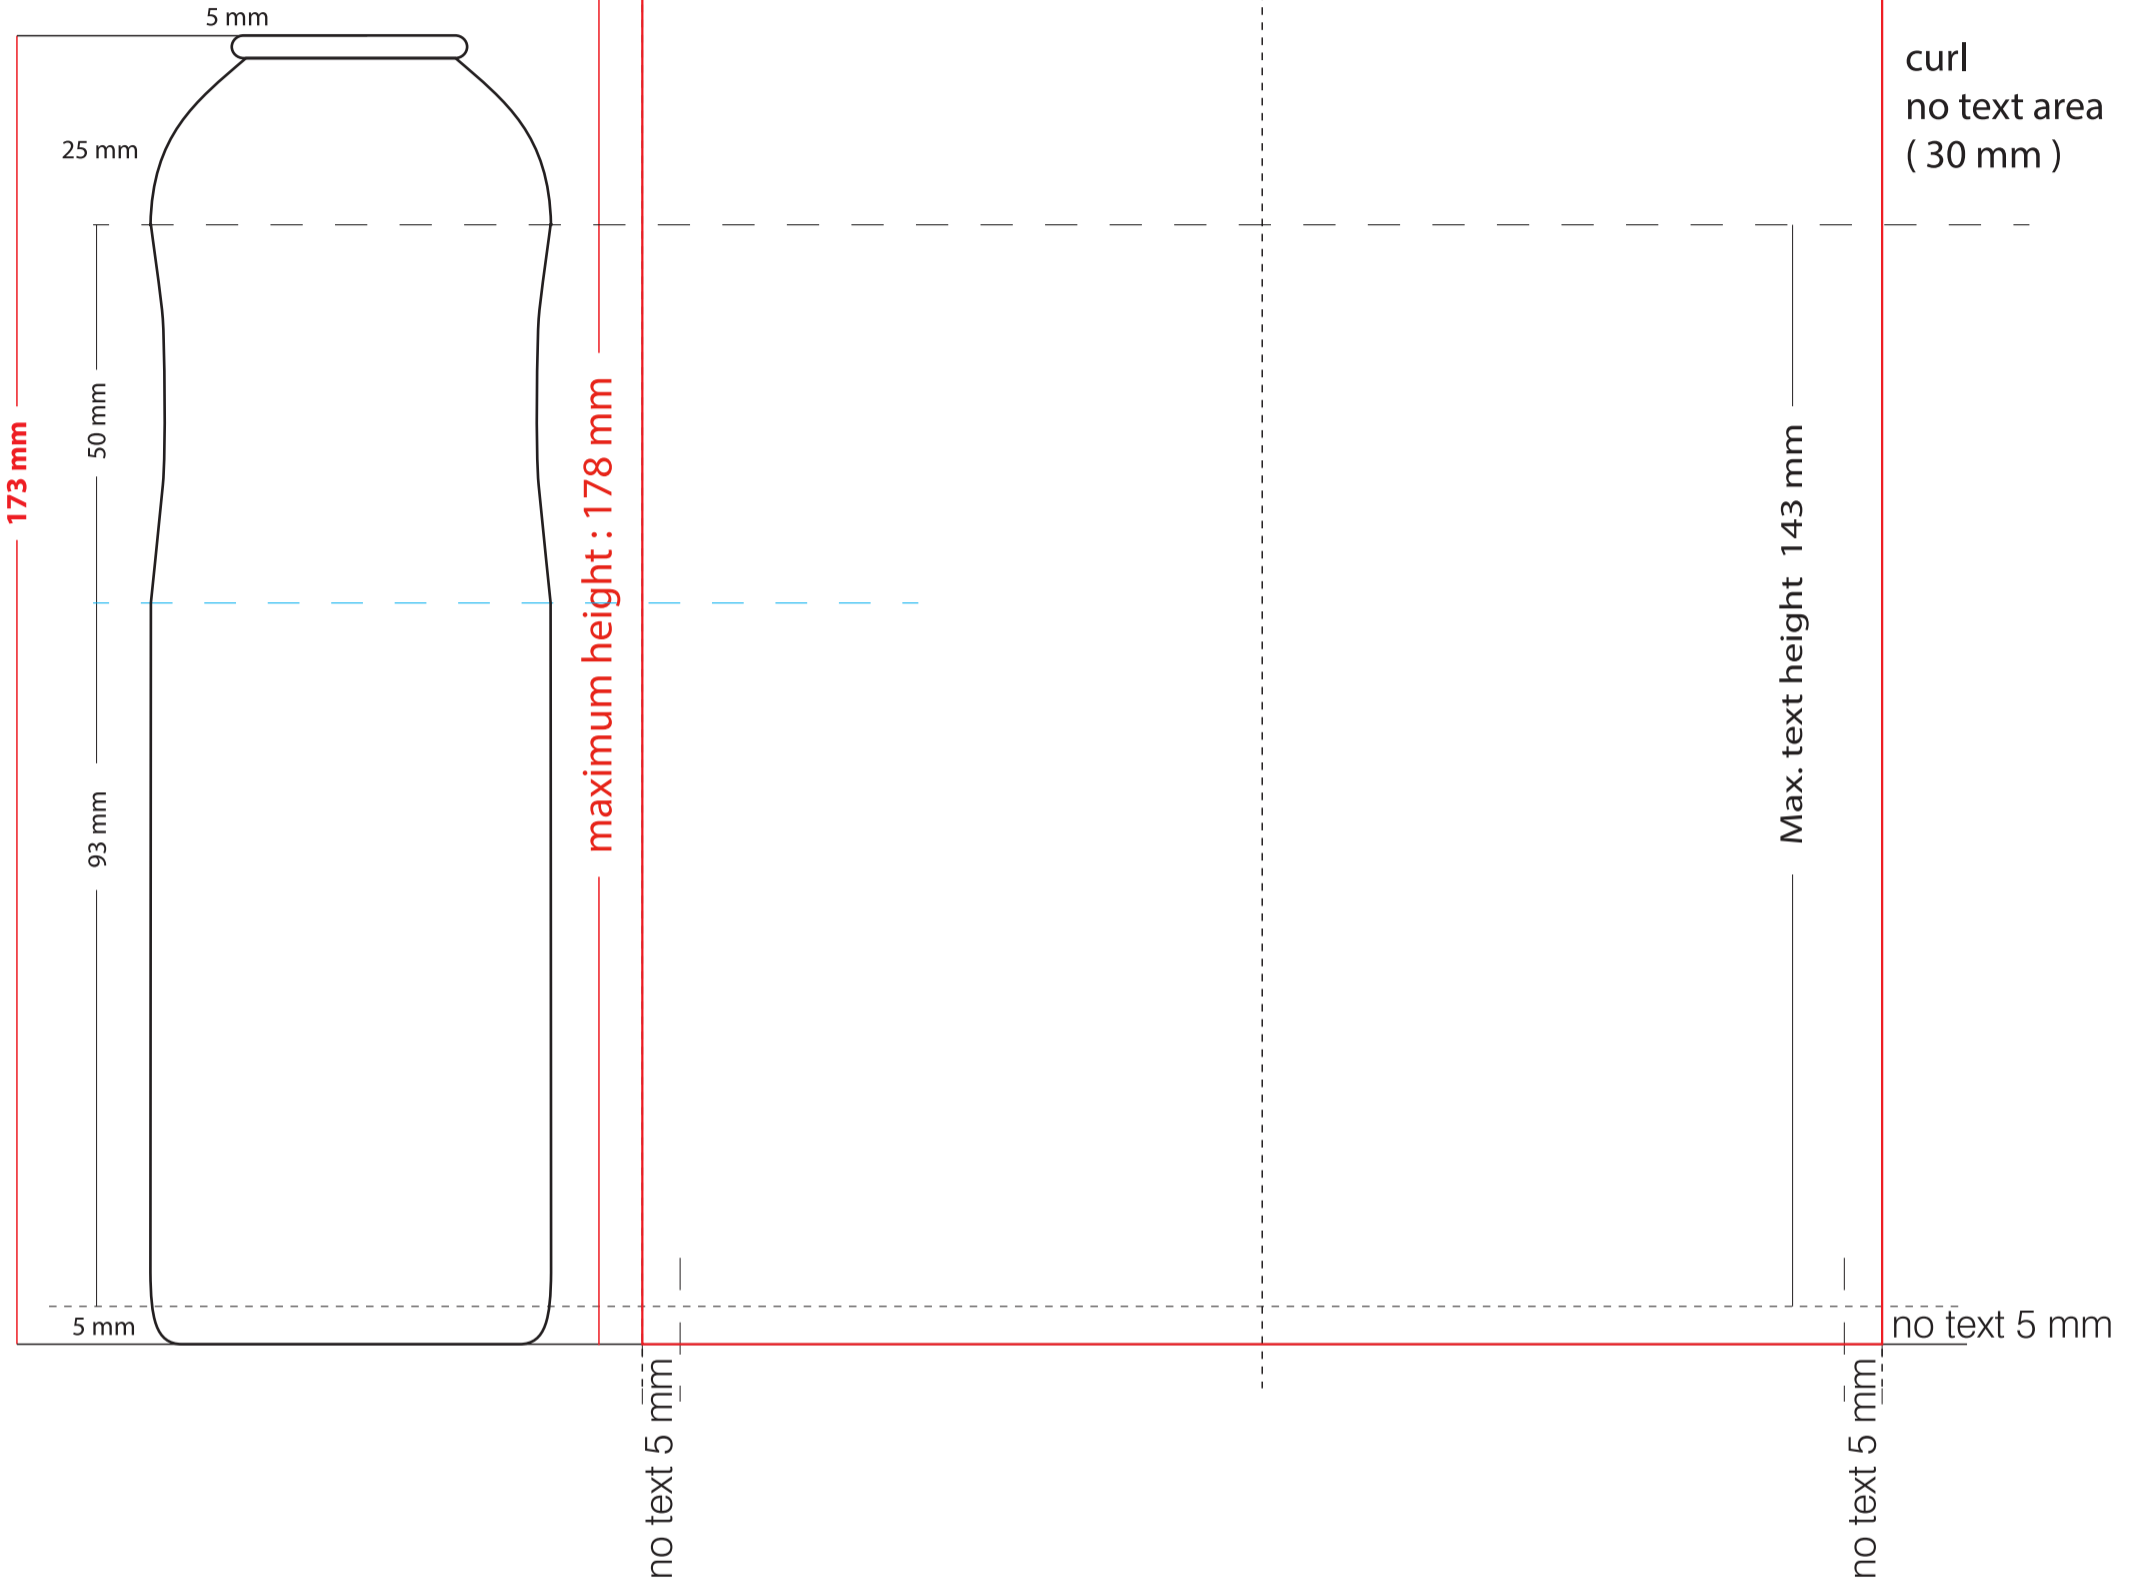

53x173

164 mm

front
82 mm

back
82 mm

Ambalaj ve Kimya San. ve Tic. Ltd. Şti. www.kontaluminium.com.tr

Tarih / Date : 00/00/20....

RENK SEÇİMİ / COLOURS SELECTION

Tüp Ebadı / Can Size: **53 x 173**

Ürün Kodu: **KP45V00000-0**

Mamul Kodu/ Artikel No : **000000-0**

1	PANTONE
2	
3	
4	
5	
6	
7	
8	
9	

ONAYLAYAN / APPROVED BY

Signature area for approval.

Alt Zemin
Lower Base

Beyaz Zemin / White Base Coat

Metal Zemin / Metallic Base