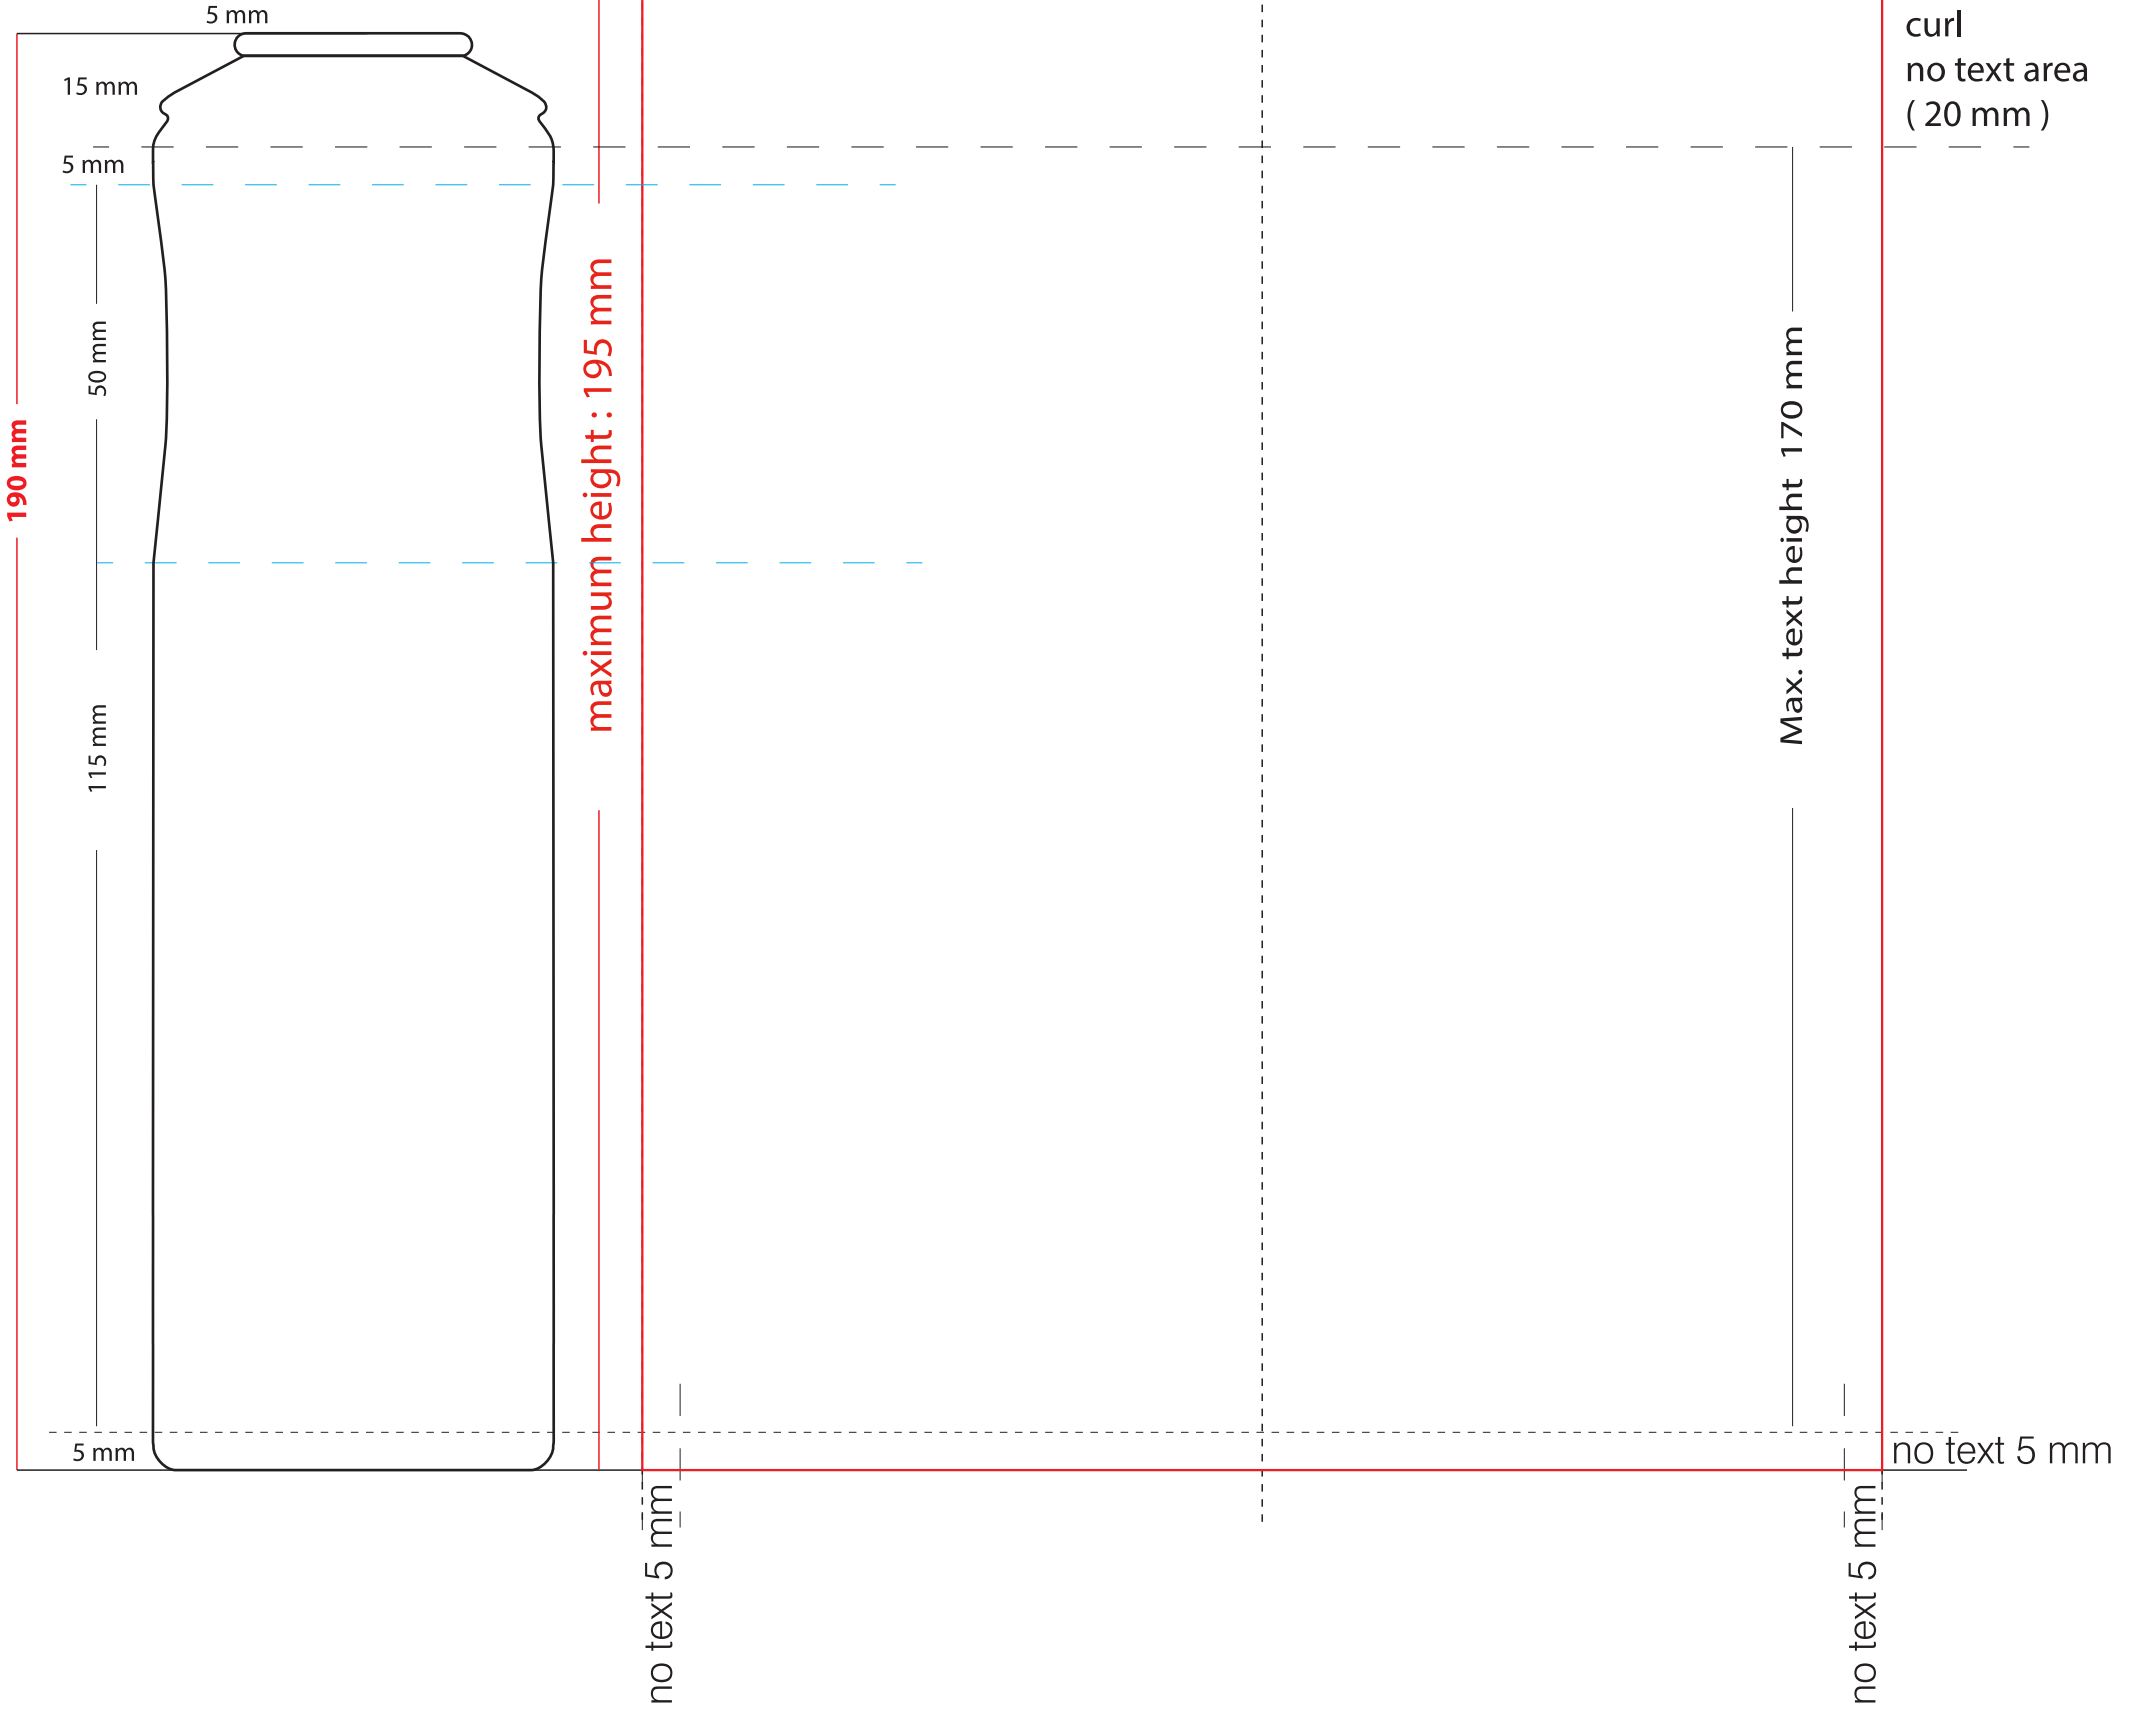

53x190

164 mm

front
82 mm

back
82 mm

Ambalaj ve Kimya San. ve Tic. Ltd. Şti. www.kontaluminium.com.tr

Tarih / Date : 00/00/20....

RENK SEÇİMİ / COLOURS SELECTION

Tüp Ebadı / Can Size: **53 x 190**

Ürün Kodu: **KP45V00000-0**

Mamul Kodu/ Artikel No : **000000-0**

1	PANTONE
2	
3	
4	
5	
6	
7	
8	
9	

ONAYLAYAN / APPROVED BY

Signature line for approval.

Alt Zemin / Lower Base

Beyaz Zemin / White Base Coat

Metal Zemin / Metallic Base